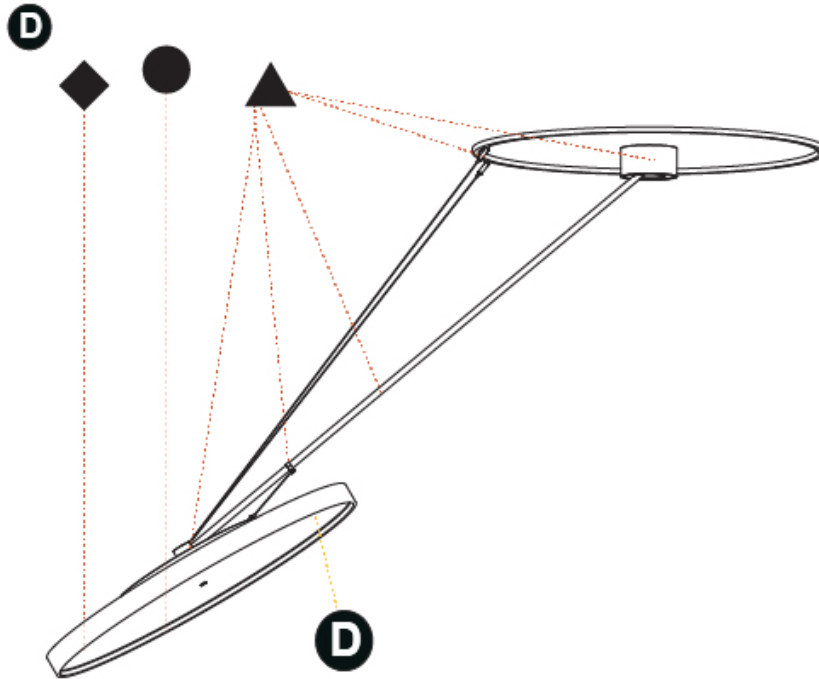

SIGN DIVA DANCER KORONA SUSPENSION

A30882-

PROJECT

TYPE

SPECIFIER

QUANTITY

DATE

A